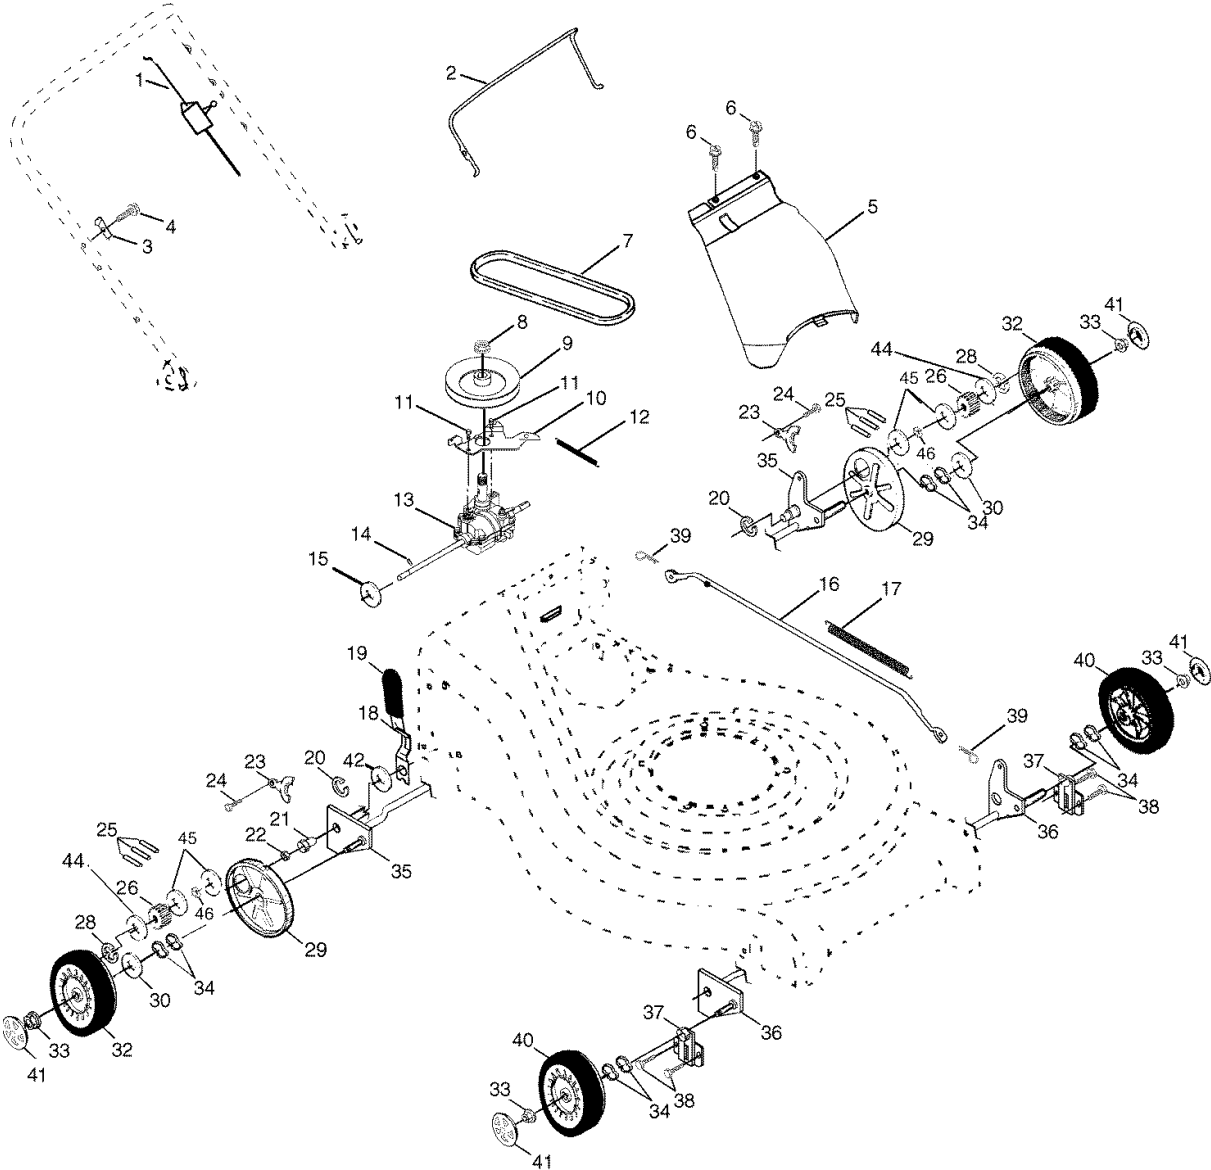

REPAIR PARTS

ROTARY LAWN MOWER - - MODEL NO. R52 (R52A) 954 17 00-40

REPAIR PARTS

ROTARY LAWN MOWER - - MODEL NO. R52 (R52A) 954 17 00-40

KEY NO.	PART NO.	DESCRIPTION	KEY NO.	PART NO.	DESCRIPTION
1	532161587	Cable Drive	21	532163365	Bearing Support
2	532161473	Bail Control Drive	22	532169911	Bearing Ball
3	532164557	Bracket, Downstop	23	532164555	Retainer Drive Asm. Stmp.
4	532083816	Screw Hex Wash Head Tapping 10-2	24	532057808	Screw Hex Head Tapping 1/4-20 x .75
5	532161537	Cover Drive	25	532170011	Drive Pawl
6	532750634	Screw Thdrol 10-25 x .50	26	532166450	Pinion, Drive
7	532160816	V-Belt	28	812000058	E-Ring 7/16
8	532132010	Nut Lock Flanged 3/8-16 Zinc	29	532088080	Cover, Dust Wheel
9	532163939	Pulley Driven	30	532067725	Washer 1/2 x 1-1/2 x .134
10	532164553	Belt Keeper	32	532162063	Wheel 9 x 2
11	817541011	Screw Hex Wash Head 10-24 X .668	33	532083923	Nut Hex Flange Lock
12	532075192	Spring	34	532057143	Wave Washer
13	532169611	Transmission Asm.	35	532164552	Shaft Asm. Rear
14	532145354	Pin Spring Thrust	36	532164550	Shaft Asm. Front
15	532057079	Washer Hardened	37	532161463	Retainer Front Shaft
16	532161584	Rod Connecting	38	532163409	Screw 12 x 5/8
17	532161602	Spring Extension	39	532700279	Clip Retainer
18	532164554	Spring Selector	40	532143593	Wheel 8 x 2
19	532161961	Knob Selector Spring	41	532150182	Hubcap
20	812000022	E-Ring 7/8	42	819572216	Washer
			44	532052160	Washer
			45	532062335	Belleville Washer 1/2
			46	532088118	Felt Washer