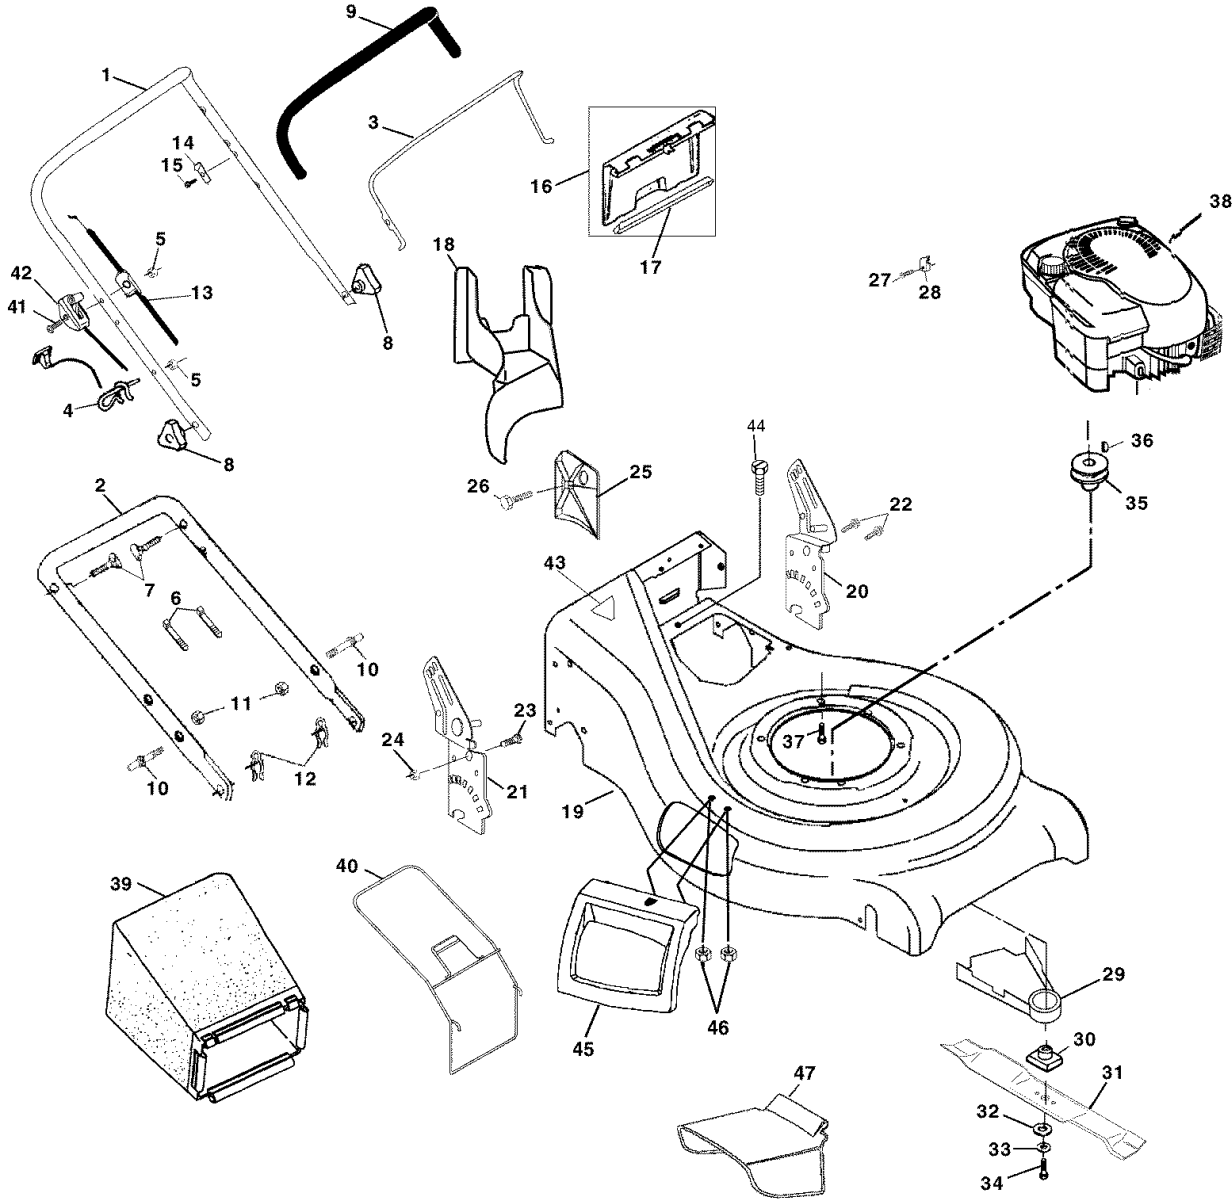

# REPAIR PARTS

## ROTARY LAWN MOWER - - MODEL NO. R52 (R52A) 954 17 00-40

KEY NO.	PART NO.	DESCRIPTION	KEY NO.	PART NO.	DESCRIPTION
1	532161587	Cable Drive	21	532163365	Bearing Support
2	532161473	Bail Control Drive	22	532169911	Bearing Ball
3	532164557	Bracket, Downstop	23	532164555	Retainer Drive Asm. Stmp.
4	532083816	Screw Hex Wash Head Tapping 10-2	24	532057808	Screw Hex Head Tapping 1/4-20 x .75
5	532161537	Cover Drive	25	532170011	Drive Pawl
6	532750634	Screw Thdrol 10-25 x .50	26	532166450	Pinion, Drive
7	532160816	V-Belt	28	812000058	E-Ring 7/16
8	532132010	Nut Lock Flanged 3/8-16 Zinc	29	532088080	Cover, Dust Wheel
9	532163939	Pulley Driven	30	532067725	Washer 1/2 x 1-1/2 x .134
10	532164553	Belt Keeper	32	532162063	Wheel 9 x 2
11	817541011	Screw Hex Wash Head 10-24 X .668	33	532083923	Nut Hex Flange Lock
12	532075192	Spring	34	532057143	Wave Washer
13	532169611	Transmission Asm.	35	532164552	Shaft Asm. Rear
14	532145354	Pin Spring Thrust	36	532164550	Shaft Asm. Front
15	532057079	Washer Hardened	37	532161463	Retainer Front Shaft
16	532161584	Rod Connecting	38	532163409	Screw 12 x 5/8
17	532161602	Spring Extension	39	532700279	Clip Retainer
18	532164554	Spring Selector	40	532143593	Wheel 8 x 2
19	532161961	Knob Selector Spring	41	532150182	Hubcap
20	812000022	E-Ring 7/8	42	819572216	Washer
			44	532052160	Washer
			45	532062335	Belleville Washer 1/2
			46	532088118	Felt Washer